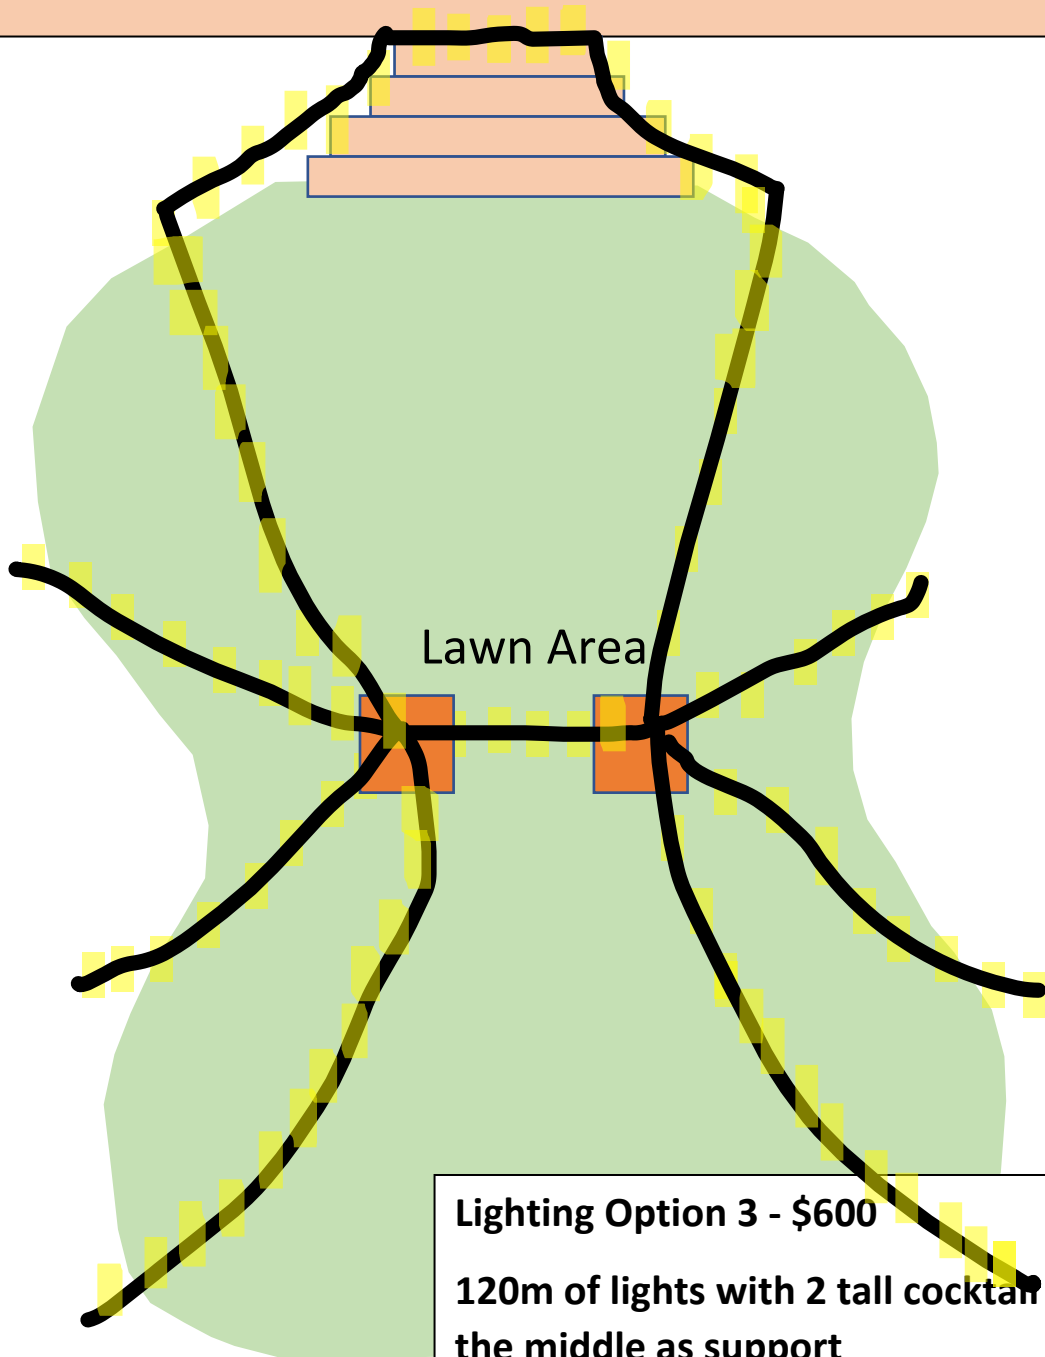

# Lavender Valley Farm Rammed Earth Building

**Lighting Option 2 - \$300**

**Approx 60-80m of lights**

**Lights are swagged**

# Lavender Valley Farm Rammed Earth Building

**Lighting Option 3 - \$600**

**120m of lights with 2 tall cocktail tables in the middle as support**

**Lights are swagged – like a circus tent to central points**

Lavender Valley Farm  
Rammed Earth Building

**Lighting Option 3 - \$750**

**120m of lights**

**Lights are wired due to distance  
across lawn**