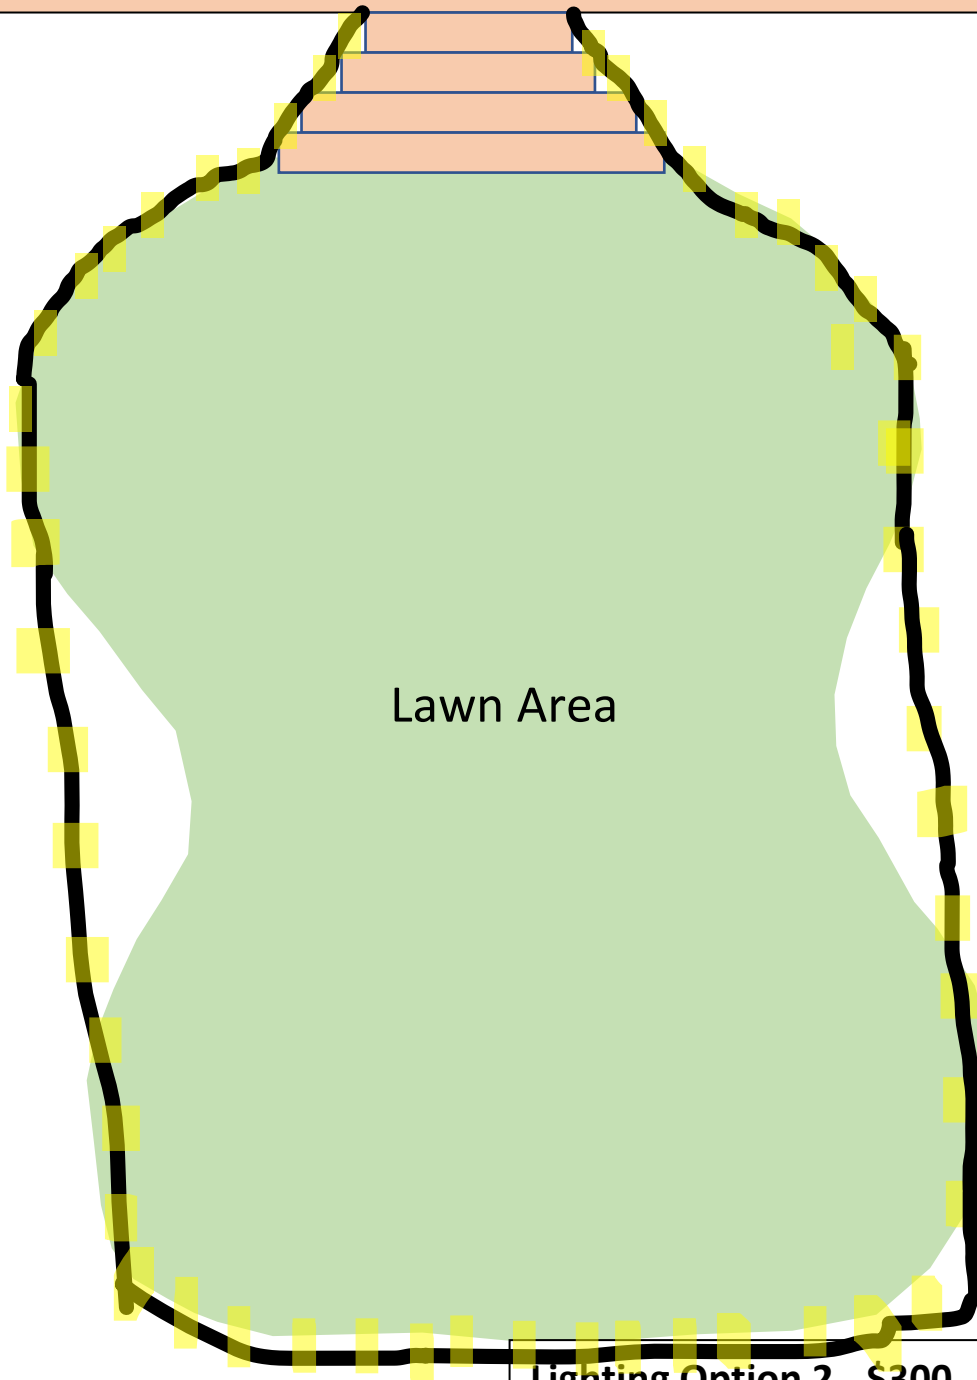

# Lavender Valley Farm Rammed Earth Building

**Lighting Option 1 - \$300**

**Approx 60-80m of lights**

**Lights are part swagged and wired across  
the lawn expanse**

# Lavender Valley Farm Rammed Earth Building

**Lighting Option 2 - \$300**

**Approx 60-80m of lights**

**Lights are swagged**

# Lavender Valley Farm Rammed Earth Building

**Lighting Option 3 - \$600**

**120m of lights with 2 tall cocktail tables in the middle as support**

**Lights are swagged – like a circus tent to central points**

Lavender Valley Farm  
Rammed Earth Building

**Lighting Option 3 - \$750**

**120m of lights**

**Lights are wired due to distance  
across lawn**