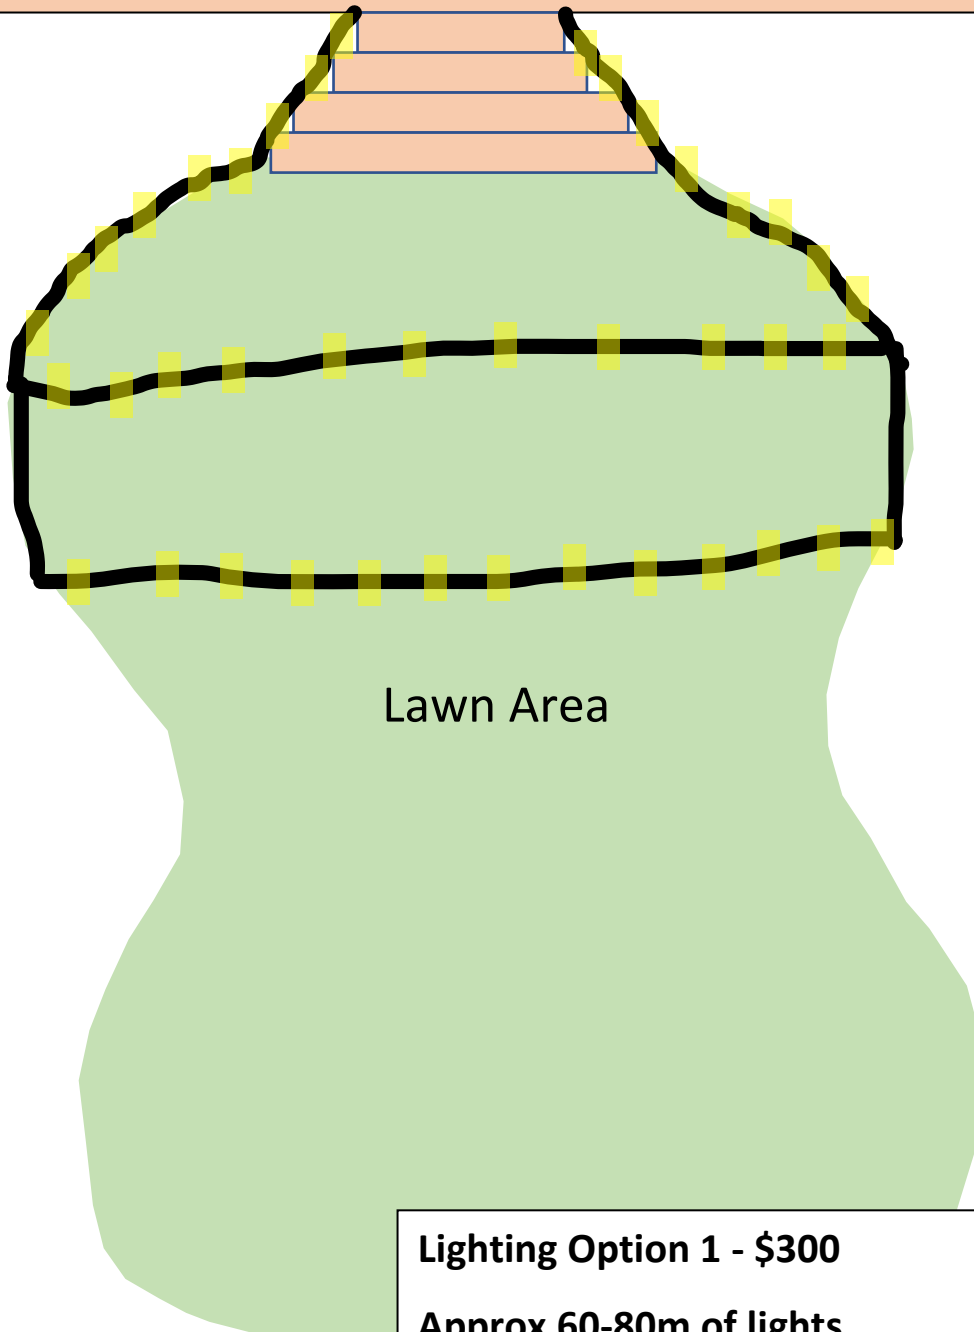

# Lavender Valley Farm Rammed Earth Building

**Lighting Option 1 - \$300**

**Approx 60-80m of lights**

**Lights are part swagged and wired across  
the lawn expanse**

# Lavender Valley Farm Rammed Earth Building

**Lighting Option 2 - \$300**

**Approx 60-80m of lights**

**Lights are swagged**

# Lavender Valley Farm Rammed Earth Building

**Lighting Option 3 - \$600**

**120m of lights with 2 tall cocktail tables in the middle as support**

**Lights are swagged – like a circus tent to central points**

Lavender Valley Farm  
Rammed Earth Building

**Lighting Option 3 - \$750**

**120m of lights**

**Lights are wired due to distance  
across lawn**