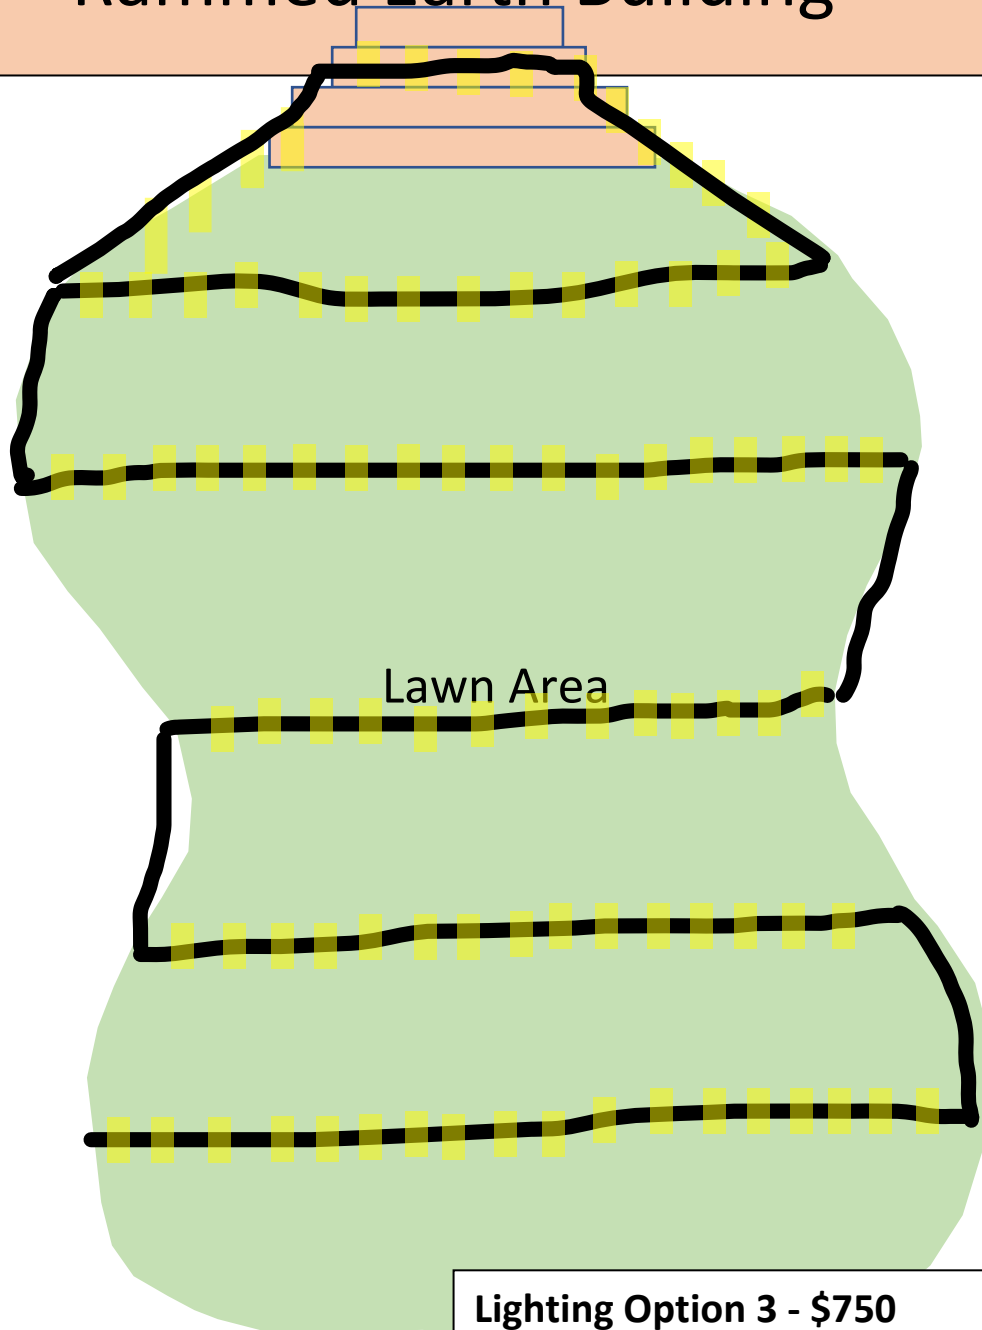

# Lavender Valley Farm Rammed Earth Building

**Lighting Option 3 - \$600**

**120m of lights with 2 tall cocktail tables in the middle as support**

**Lights are swagged – like a circus tent to central points**

Lavender Valley Farm  
Rammed Earth Building

**Lighting Option 3 - \$750**

**120m of lights**

**Lights are wired due to distance  
across lawn**